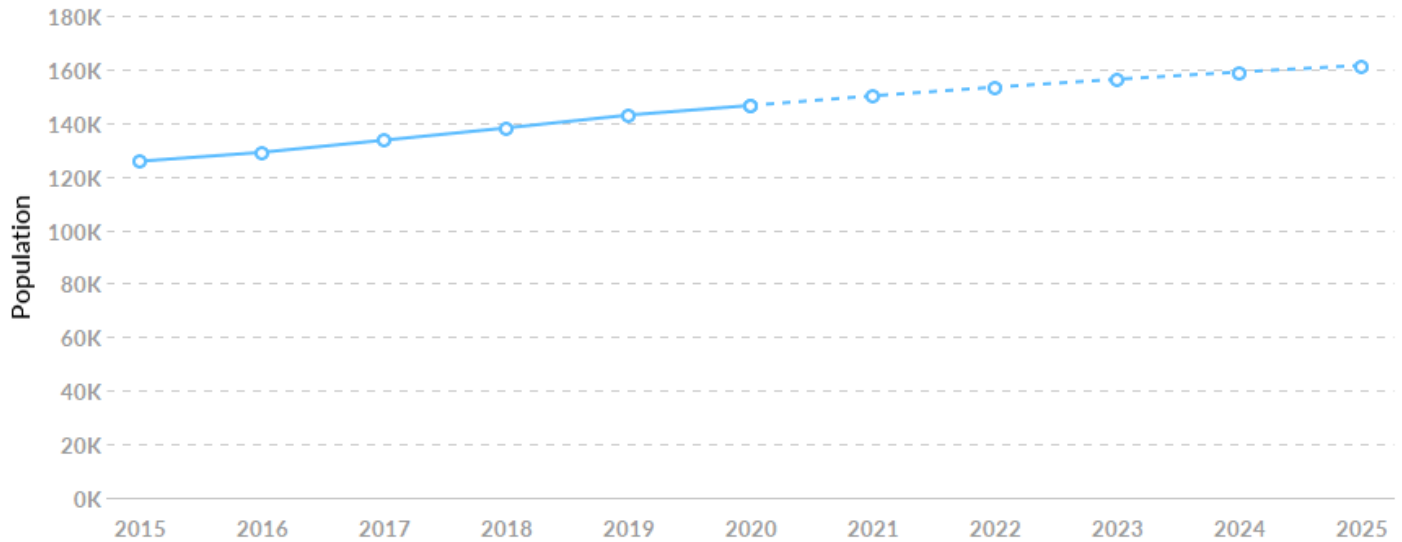

## Economy Overview

**146,481**

**Population (2020)**

Population grew by **20,841** over the last 5 years and is projected to grow by **14,958** over the next 5 years.

**42,483**

**Total Regional Employment**

## 2020 Labor Force Breakdown

## Population Trends

As of 2020 the region's population **increased by 16.6%** since 2015, growing by 20,841. Population is expected to **increase by 10.2%** between 2020 and 2025, adding 14,958.

Timeframe	Population
2015	125,640
2016	128,967
2017	133,501
2018	138,070
2019	142,878
2020	146,481
2021	150,064
2022	153,309
2023	156,265
2024	158,976
2025	161,439