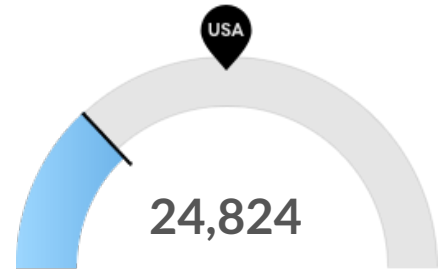

## Population Characteristics

Millennials

Parker County, TX has 26,431 millennials (ages 25-39). The national average for an area this size is 29,459.

Retiring Soon

Retirement risk is about average in Parker County, TX. The national average for an area this size is 42,008 people 55 or older, while there are 42,276 here.

Racial Diversity

Racial diversity is low in Parker County, TX. The national average for an area this size is 56,992 racially diverse people, while there are 24,824 here.

Veterans

Parker County, TX has 9,801 veterans. The national average for an area this size is 7,935.