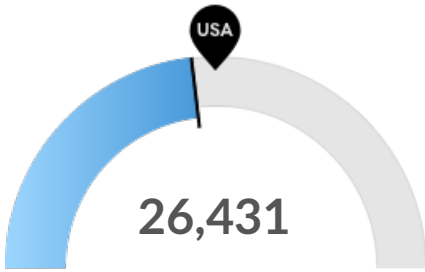

## Population Trends

As of 2020 the region's population **increased by 16.6%** since 2015, growing by 20,841. Population is expected to **increase by 10.2%** between 2020 and 2025, adding 14,958.

Timeframe	Population
2015	125,640
2016	128,967
2017	133,501
2018	138,070
2019	142,878
2020	146,481
2021	150,064
2022	153,309
2023	156,265
2024	158,976
2025	161,439

## Job Trends

From 2015 to 2020, jobs increased by 6.1% in Parker County, TX from 40,053 to 42,483. This change outpaced the national growth rate of 3.1% by 3.0%.

Timeframe	Jobs
2015	40,053
2016	39,141
2017	39,993
2018	41,713
2019	42,952
2020	42,483
2021	43,729
2022	44,762
2023	45,645
2024	46,388
2025	46,887

## Labor Force Participation Rate Trends

Timeframe	Labor Force Participation Rate
2015	59.50%
2016	59.57%
2017	59.48%
2018	59.99%
2019	59.23%
January - August 2020	56.55%
September 2020	57.71%
October 2020	57.89%
November 2020	58.40%

## Population Characteristics

Millennials

Parker County, TX has 26,431 millennials (ages 25-39). The national average for an area this size is 29,459.

Retiring Soon

Retirement risk is about average in Parker County, TX. The national average for an area this size is 42,008 people 55 or older, while there are 42,276 here.