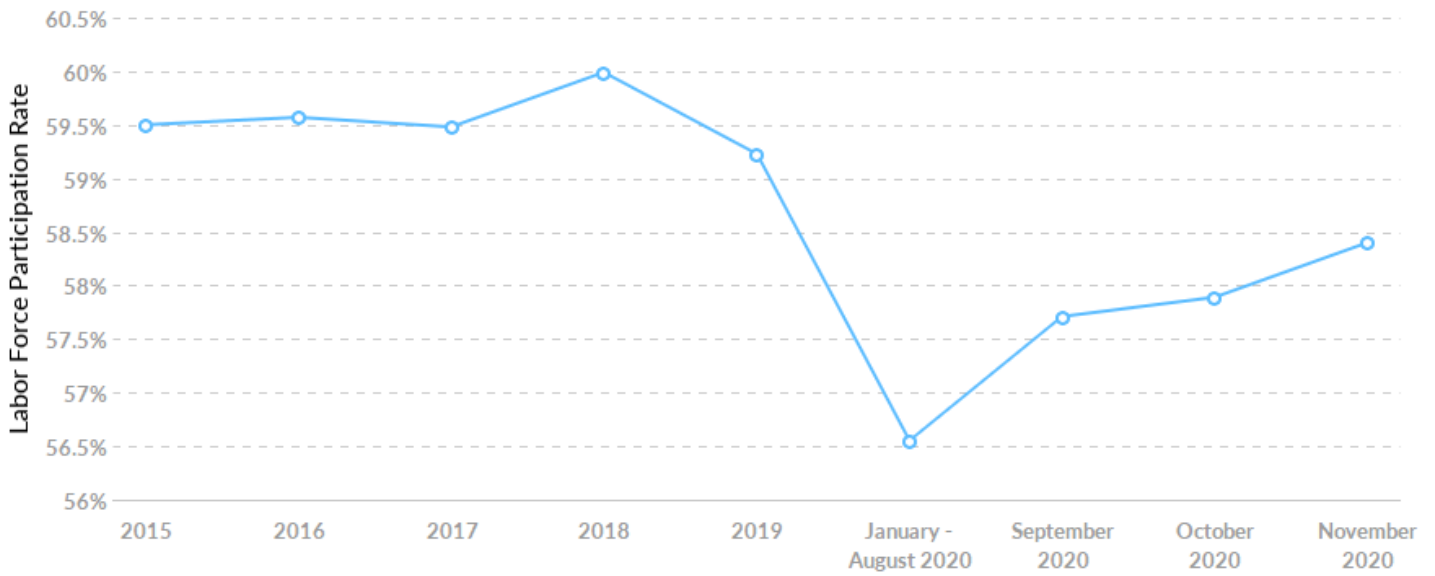

## Population Trends

As of 2020 the region's population **increased by 16.6%** since 2015, growing by 20,841. Population is expected to **increase by 10.2%** between 2020 and 2025, adding 14,958.

Timeframe	Population
2015	125,640
2016	128,967
2017	133,501
2018	138,070
2019	142,878
2020	146,481
2021	150,064
2022	153,309
2023	156,265
2024	158,976
2025	161,439

## Labor Force Participation Rate Trends

Timeframe	Labor Force Participation Rate
2015	59.50%
2016	59.57%
2017	59.48%
2018	59.99%
2019	59.23%
January - August 2020	56.55%
September 2020	57.71%
October 2020	57.89%
November 2020	58.40%