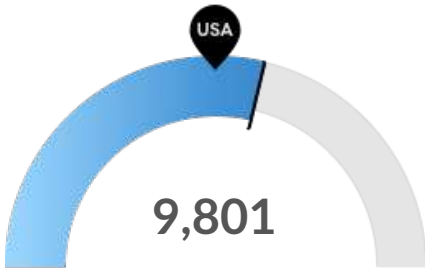

## Population Trends

As of 2020 the region's population **increased by 16.6%** since 2015, growing by 20,841. Population is expected to **increase by 10.2%** between 2020 and 2025, adding 14,958.

Timeframe	Population
2015	125,640
2016	128,967
2017	133,501
2018	138,070
2019	142,878
2020	146,481
2021	150,064
2022	153,309
2023	156,265
2024	158,976
2025	161,439

## Population Characteristics

Millennials

Parker County, TX has 26,431 millennials (ages 25-39). The national average for an area this size is 29,459.

Retiring Soon

Retirement risk is about average in Parker County, TX. The national average for an area this size is 42,008 people 55 or older, while there are 42,276 here.

Racial Diversity

Racial diversity is low in Parker County, TX. The national average for an area this size is 56,992 racially diverse people, while there are 24,824 here.

Veterans

Parker County, TX has 9,801 veterans. The national average for an area this size is 7,935.