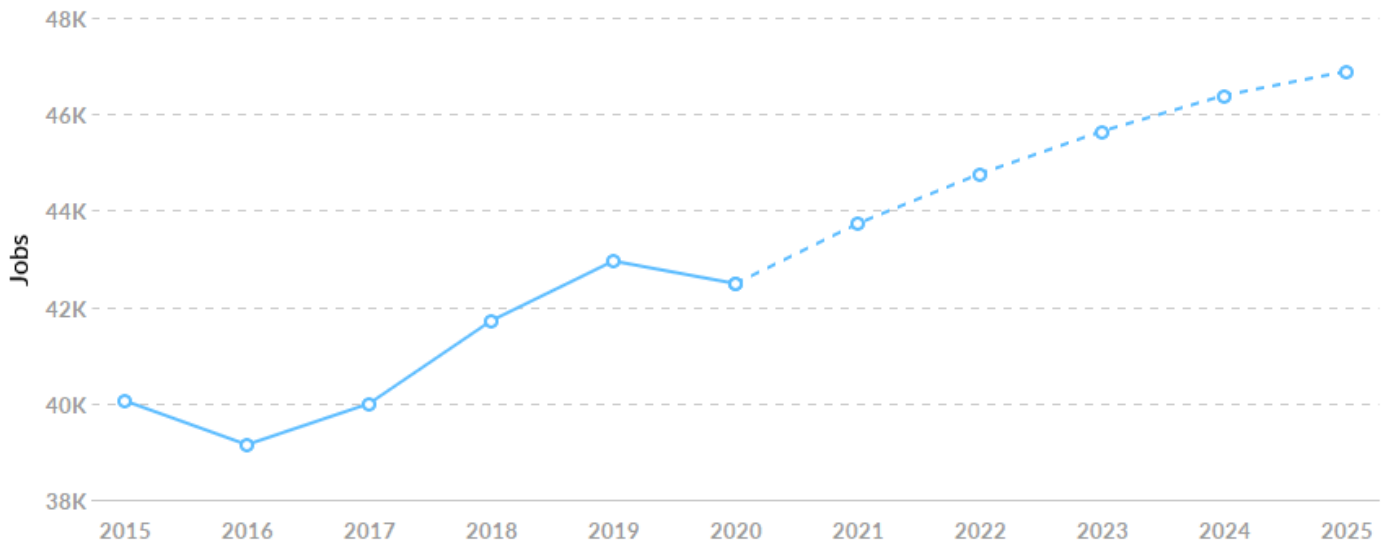

Job Trends

From 2015 to 2020, jobs increased by 6.1% in Parker County, TX from 40,053 to 42,483. This change outpaced the national growth rate of 3.1% by 3.0%.

Timeframe	Jobs
2015	40,053
2016	39,141
2017	39,993
2018	41,713
2019	42,952
2020	42,483
2021	43,729
2022	44,762
2023	45,645
2024	46,388
2025	46,887