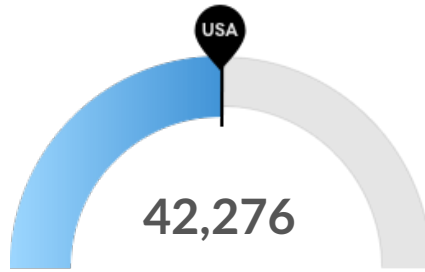

## Population Trends

As of 2020 the region's population **increased by 16.6%** since 2015, growing by 20,841. Population is expected to **increase by 10.2%** between 2020 and 2025, adding 14,958.

Timeframe	Population
2015	125,640
2016	128,967
2017	133,501
2018	138,070
2019	142,878
2020	146,481
2021	150,064
2022	153,309
2023	156,265
2024	158,976
2025	161,439

## Labor Force Participation Rate Trends

Timeframe	Labor Force Participation Rate
2015	59.50%
2016	59.57%
2017	59.48%
2018	59.99%
2019	59.23%
January - August 2020	56.55%
September 2020	57.71%
October 2020	57.89%
November 2020	58.40%

## Unemployment Rate Trends

Parker County, TX had a November 2020 unemployment rate of 6.25%, **increasing from 4.15%** 5 years before.

Timeframe	Unemployment Rate
2015	4.15%
2016	4.06%
2017	3.46%
2018	3.07%
2019	2.91%
January - August 2020	6.16%
September 2020	6.29%
October 2020	5.20%
November 2020	6.25%

## Population Characteristics

Millennials

Parker County, TX has 26,431 millennials (ages 25-39). The national average for an area this size is 29,459.

Retiring Soon

Retirement risk is about average in Parker County, TX. The national average for an area this size is 42,008 people 55 or older, while there are 42,276 here.