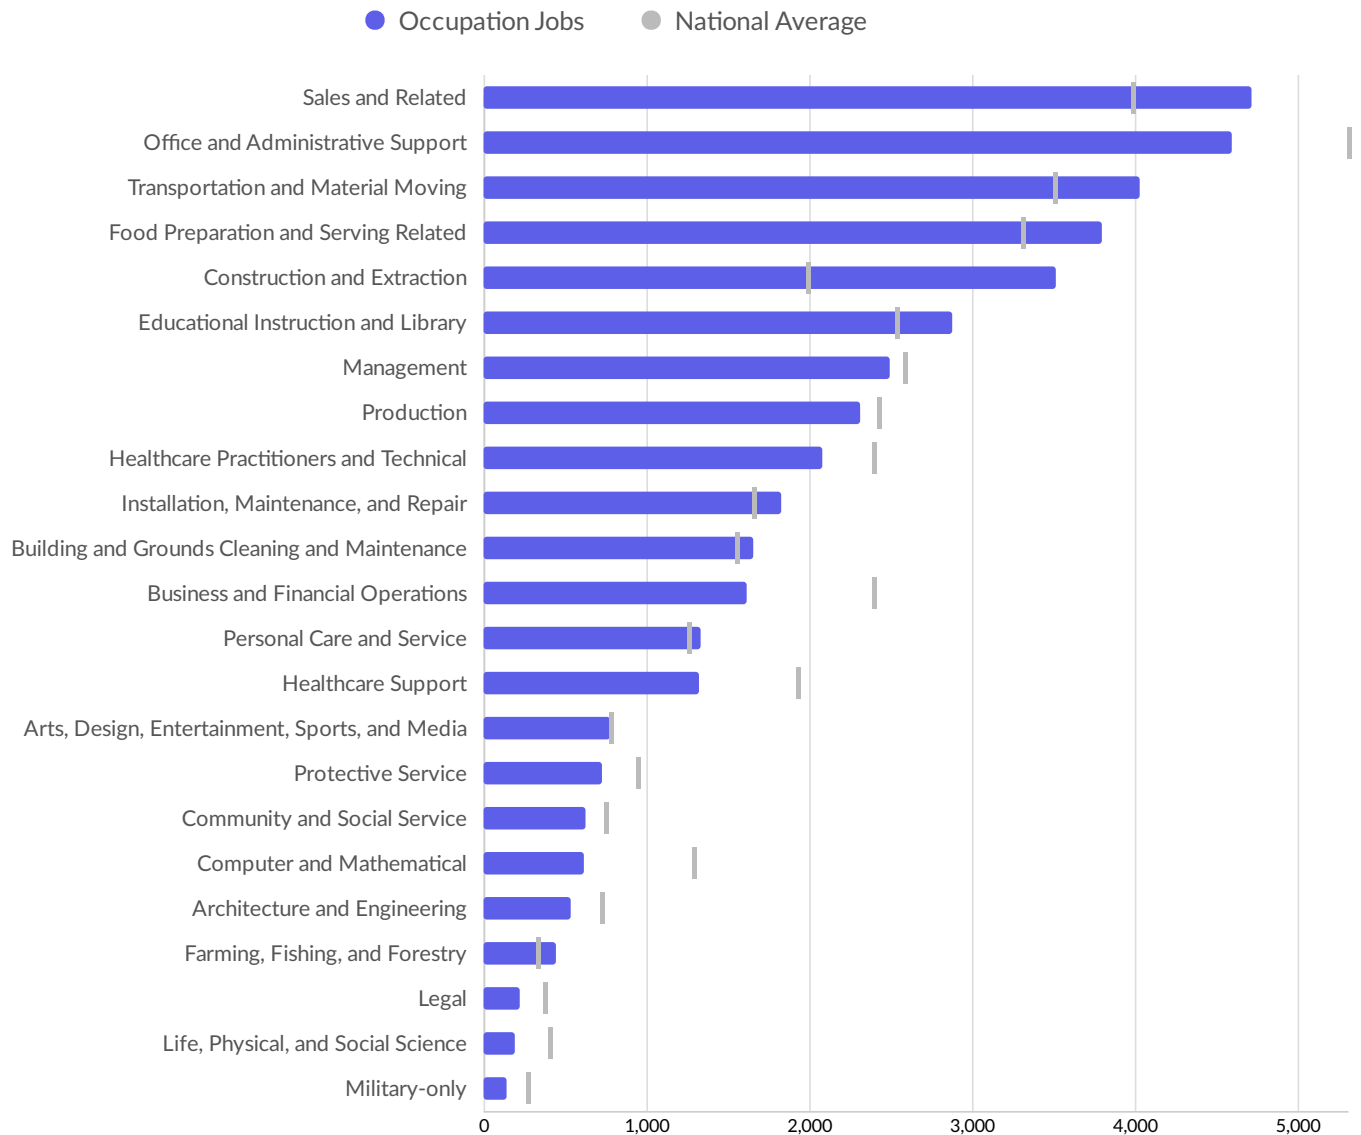

Top Companies	Profiles	Top Companies Posting	Unique Postings
WEATHERFORD	484 	CRST International, Inc.	198 
Lockheed Martin Corporation	380 	C.R. England, Inc.	195 
Texas Health Resources	129 	HCA Holdings, Inc.	171 
Aledo Glass	119 	Dollar General Corporation	162 
City of Fort Worth	107 	Pizza Hut, Inc.	126 
Wal-Mart, Inc.	105 	Care.com, Inc.	120 
City of Weatherford	58 	U.S. Xpress, Inc.	119 
Cook Children's Health Care Sys...	57 	Taco Bell Corp	118 
County of Parker	56 	Great Clips, Inc.	110 
Textron Inc.	56 	Wal-Mart, Inc.	108 

## Business Size

	Percentage	Business Count
1 to 4 employees	33.5%	1,346
5 to 9 employees	28.6%	1,146
10 to 19 employees	22.1%	889
20 to 49 employees	12.1%	486
50 to 99 employees	2.8%	112
100 to 249 employees	0.7%	30
250 to 499 employees	0.1%	4
500+ employees	0.0%	1

## Largest Occupations