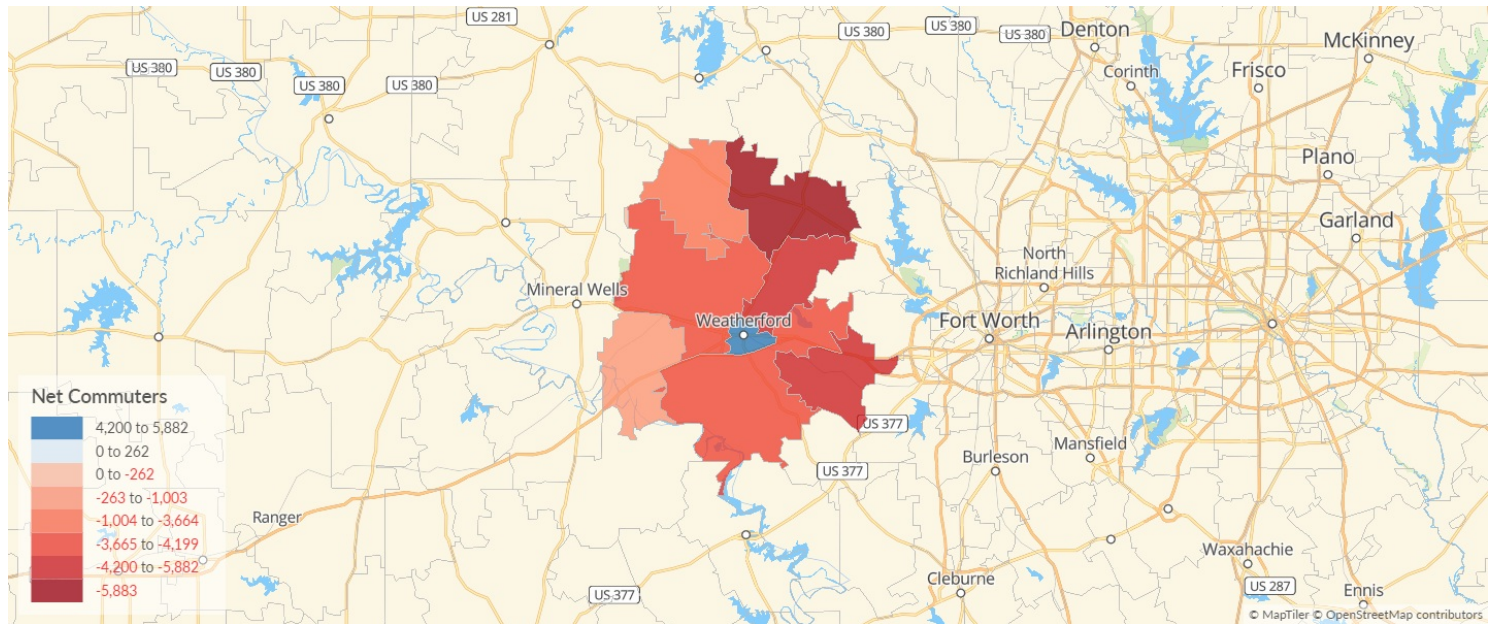

Place of Work vs Place of Residence

Understanding where talent in Parker County, TX currently works compared to where talent lives can help you optimize site decisions. For example, the #1 ranked ZIP for employment ranks #2 for resident workers. The top ZIP for resident workers is 76087.

Where Talent Works

ZIP	Name	2020 Employment
76086	Weatherford, TX (in Par...	16,140
76087	Weatherford, TX (in Par...	10,222
76008	Aledo, TX (in Parker cou...	5,249
76082	Springtown, TX (in Park...	3,683
76088	Weatherford, TX (in Par...	3,494

Where Talent Lives

ZIP	Name	2020 Workers
76087	Weatherford, TX (in Par...	14,029
76086	Weatherford, TX (in Par...	11,940
76008	Aledo, TX (in Parker cou...	9,658
76082	Springtown, TX (in Park...	9,566
76088	Weatherford, TX (in Par...	7,159