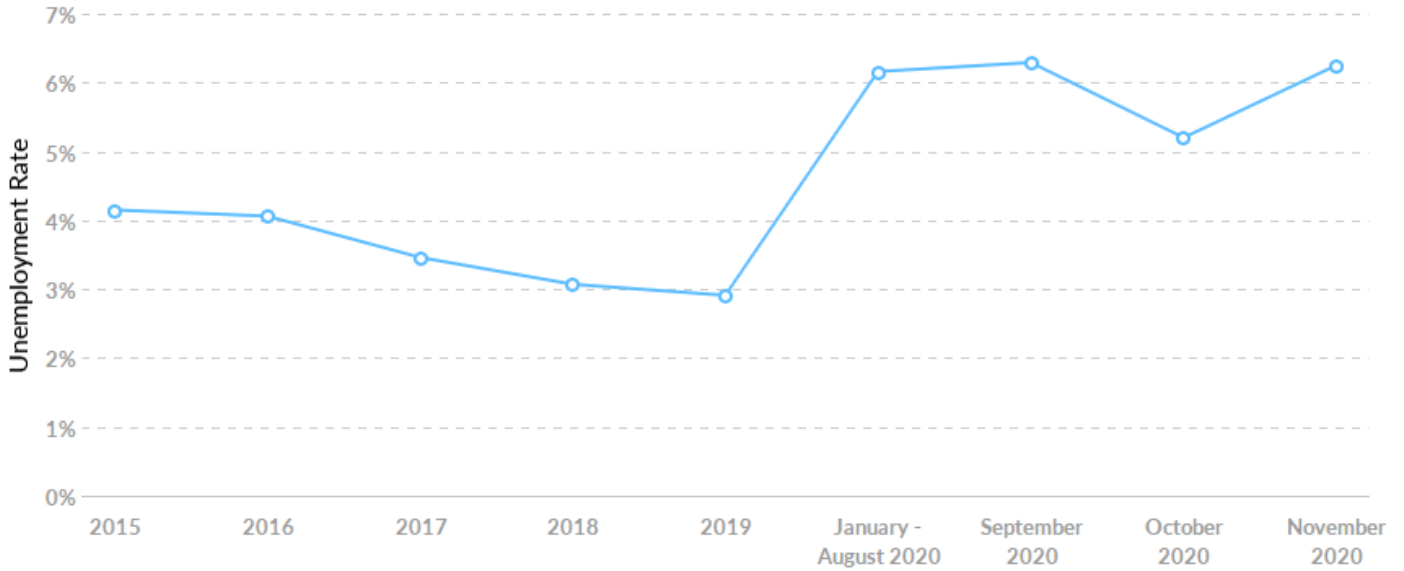

Unemployment Rate Trends

Parker County, TX had a November 2020 unemployment rate of 6.25%, **increasing from 4.15%** 5 years before.

Timeframe	Unemployment Rate
2015	4.15%
2016	4.06%
2017	3.46%
2018	3.07%
2019	2.91%
January - August 2020	6.16%
September 2020	6.29%
October 2020	5.20%
November 2020	6.25%