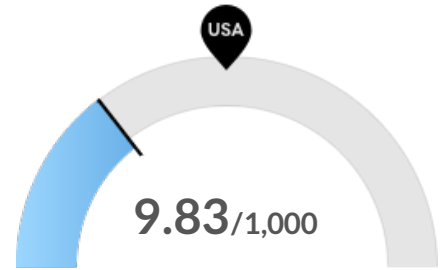

## Population Characteristics

Millennials

Parker County, TX has 26,431 millennials (ages 25-39). The national average for an area this size is 29,459.

Retiring Soon

Retirement risk is about average in Parker County, TX. The national average for an area this size is 42,008 people 55 or older, while there are 42,276 here.

Racial Diversity

Racial diversity is low in Parker County, TX. The national average for an area this size is 56,992 racially diverse people, while there are 24,824 here.

Veterans

Parker County, TX has 9,801 veterans. The national average for an area this size is 7,935.

Violent Crime

Parker County, TX has 1.15 violent crimes per 1,000 people. The national rate is 3.53 per 1,000 people.

Property Crime

Parker County, TX has 9.83 property crimes per 1,000 people. The national rate is 19.79 per 1,000 people.