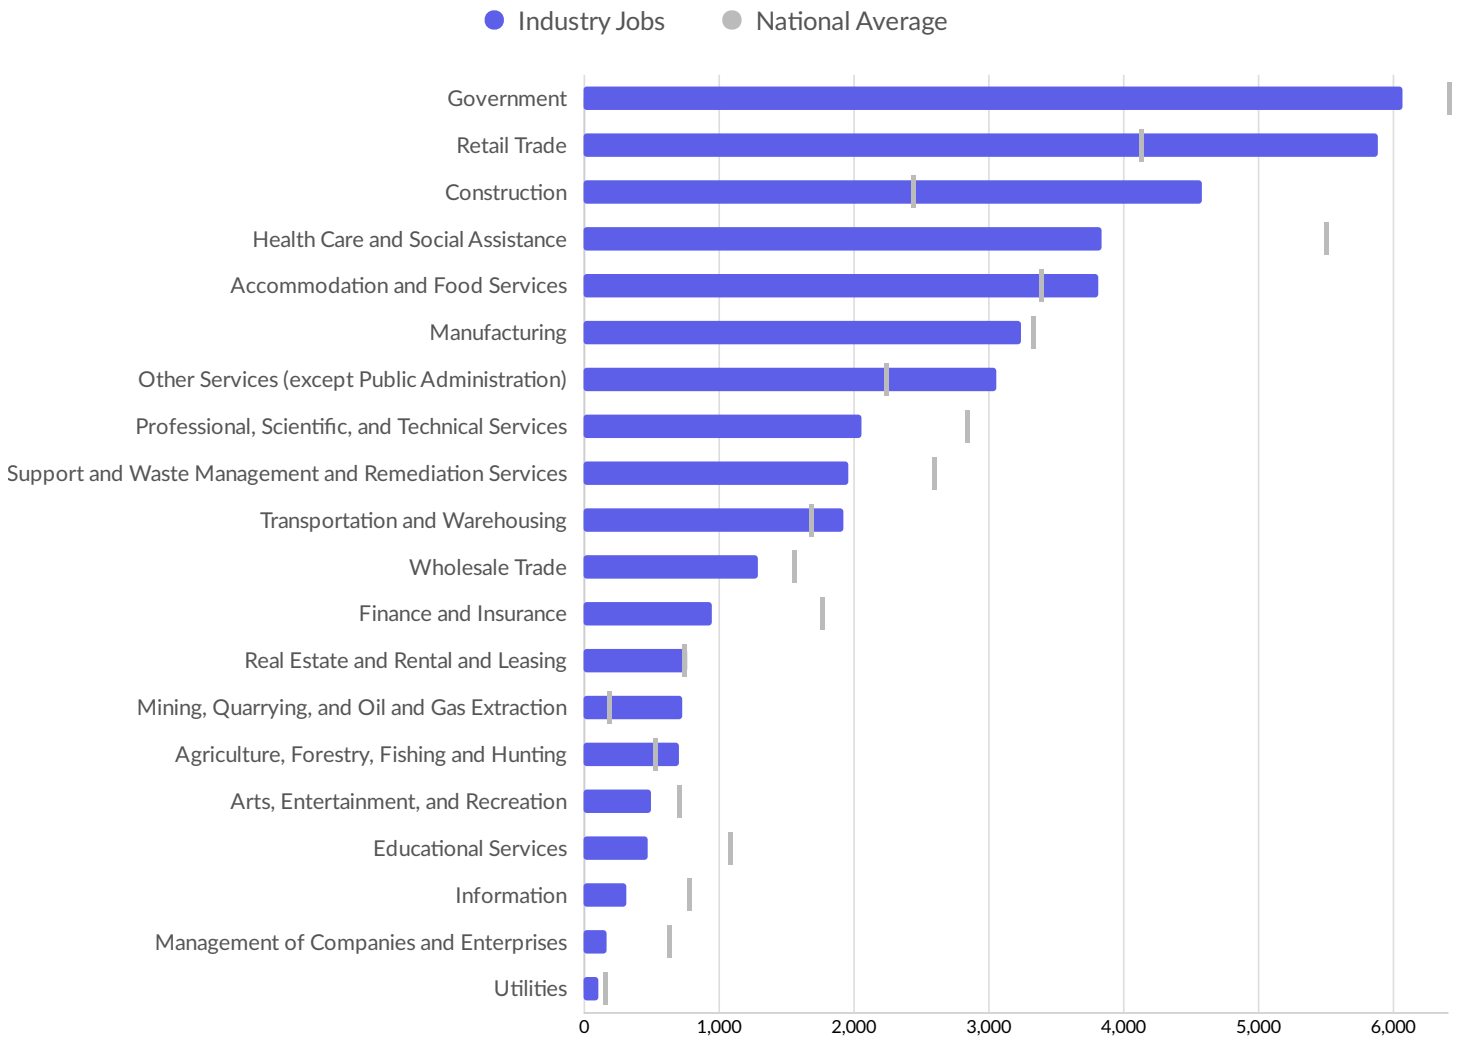

Industry Characteristics

Largest Industries