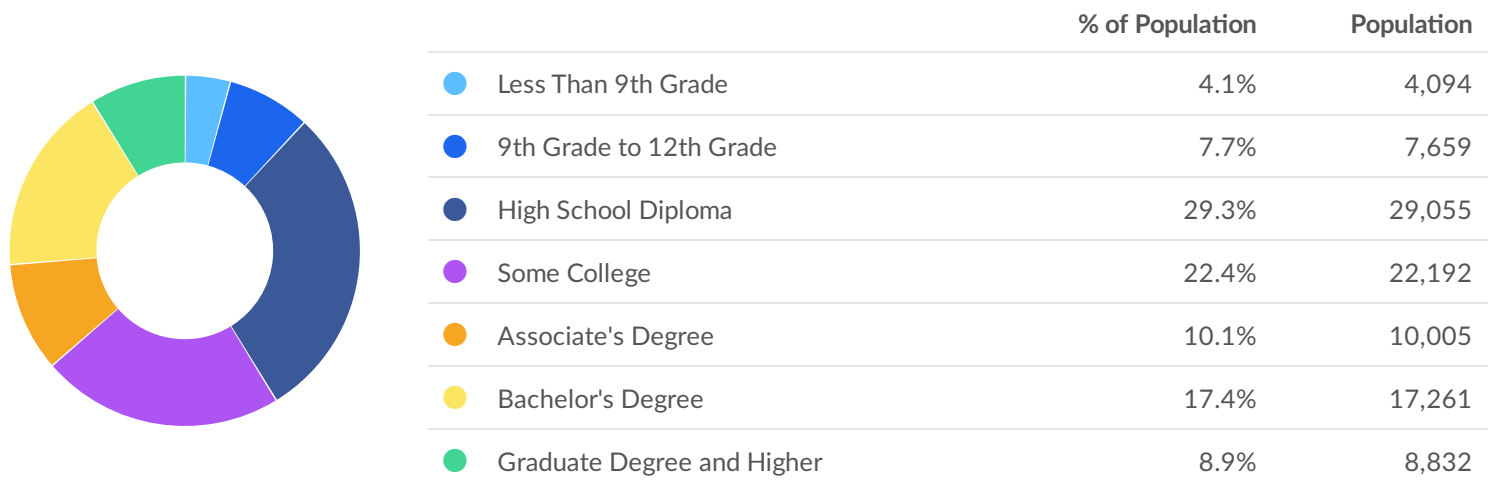

Educational Attainment

Concerning educational attainment, **17.4% of Parker County, TX residents possess a Bachelor's Degree** (2.6% below the national average), and **10.1% hold an Associate's Degree** (1.5% above the national average).