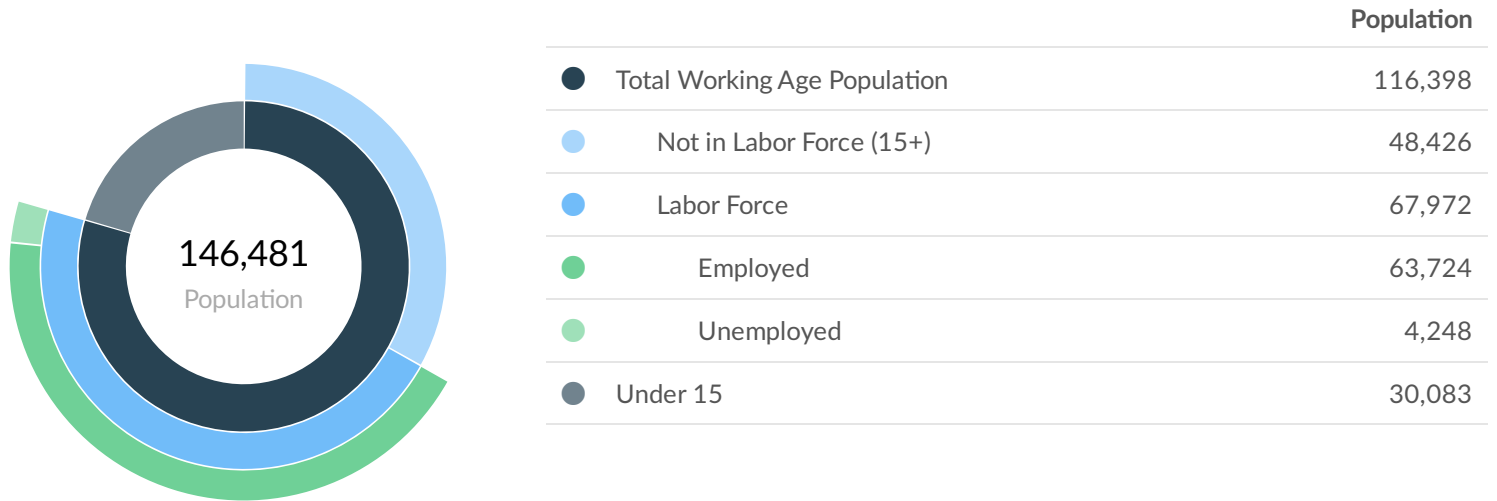

2020 Labor Force Breakdown